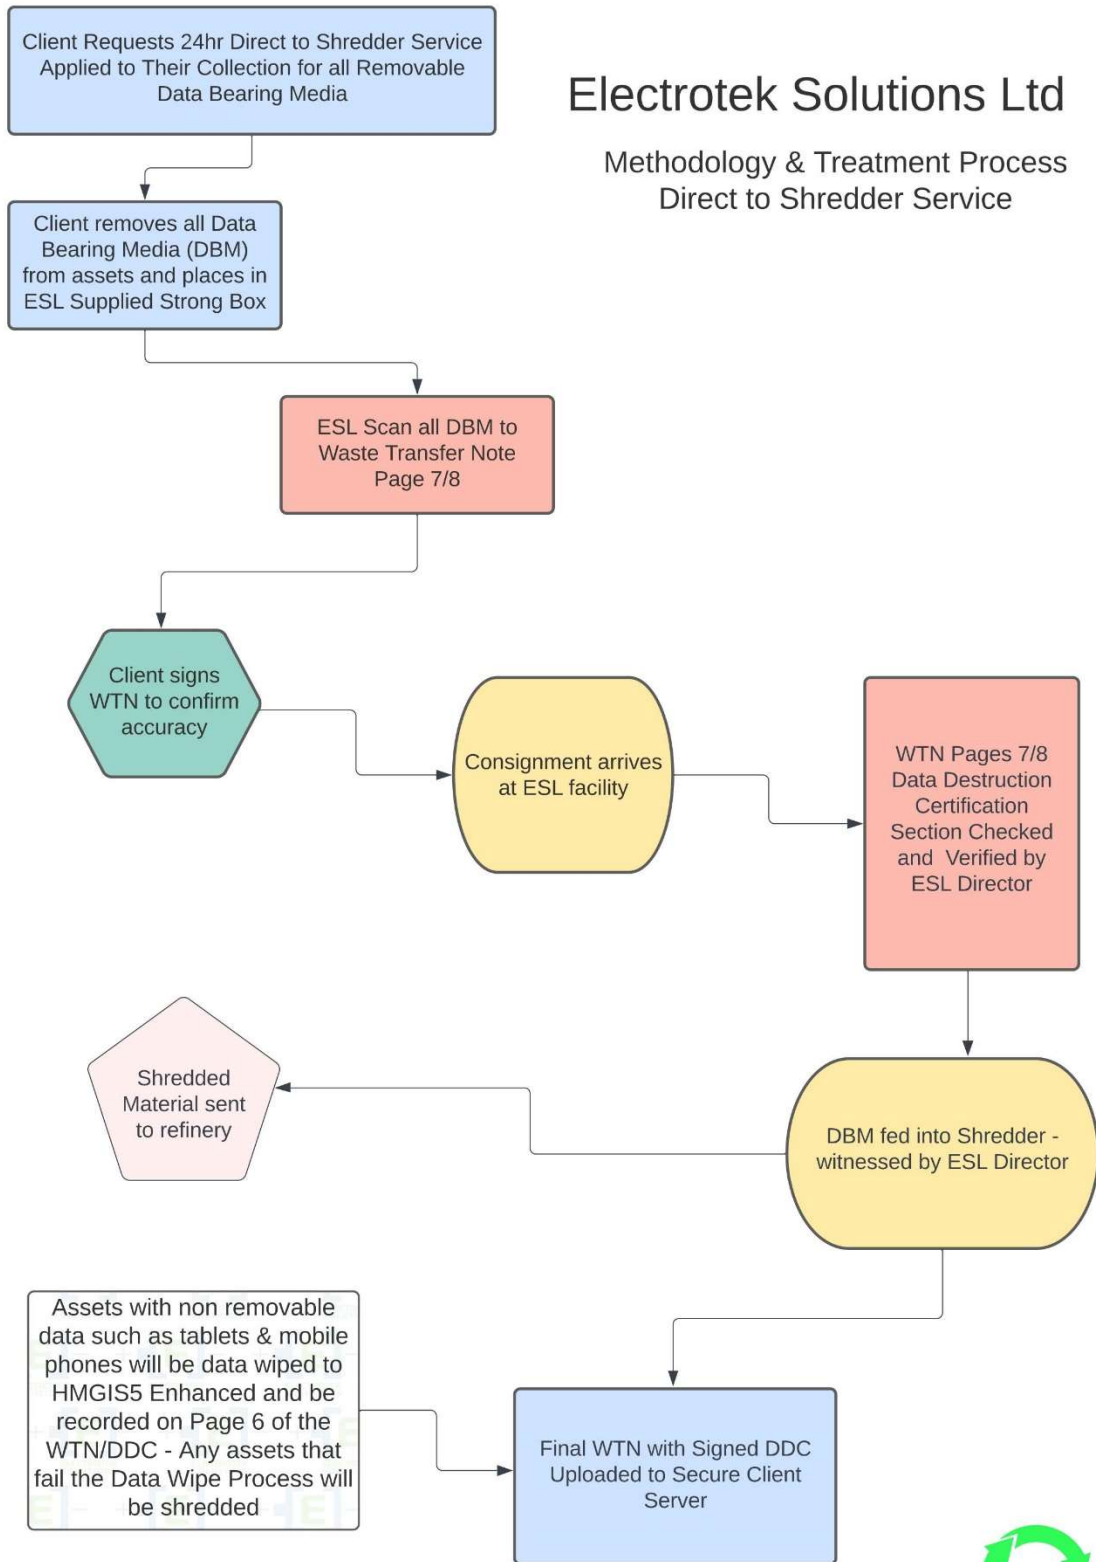

Electrotek Solutions Ltd

Methodology & Treatment Process

Electrotek Solutions Ltd

Methodology & Treatment Process Direct to Shredder Service

Clients Can Access & Download WTN & DDC from Secure Client Portal at Any Time

Broken down parts, shredded and degaussed material is sent to refineries