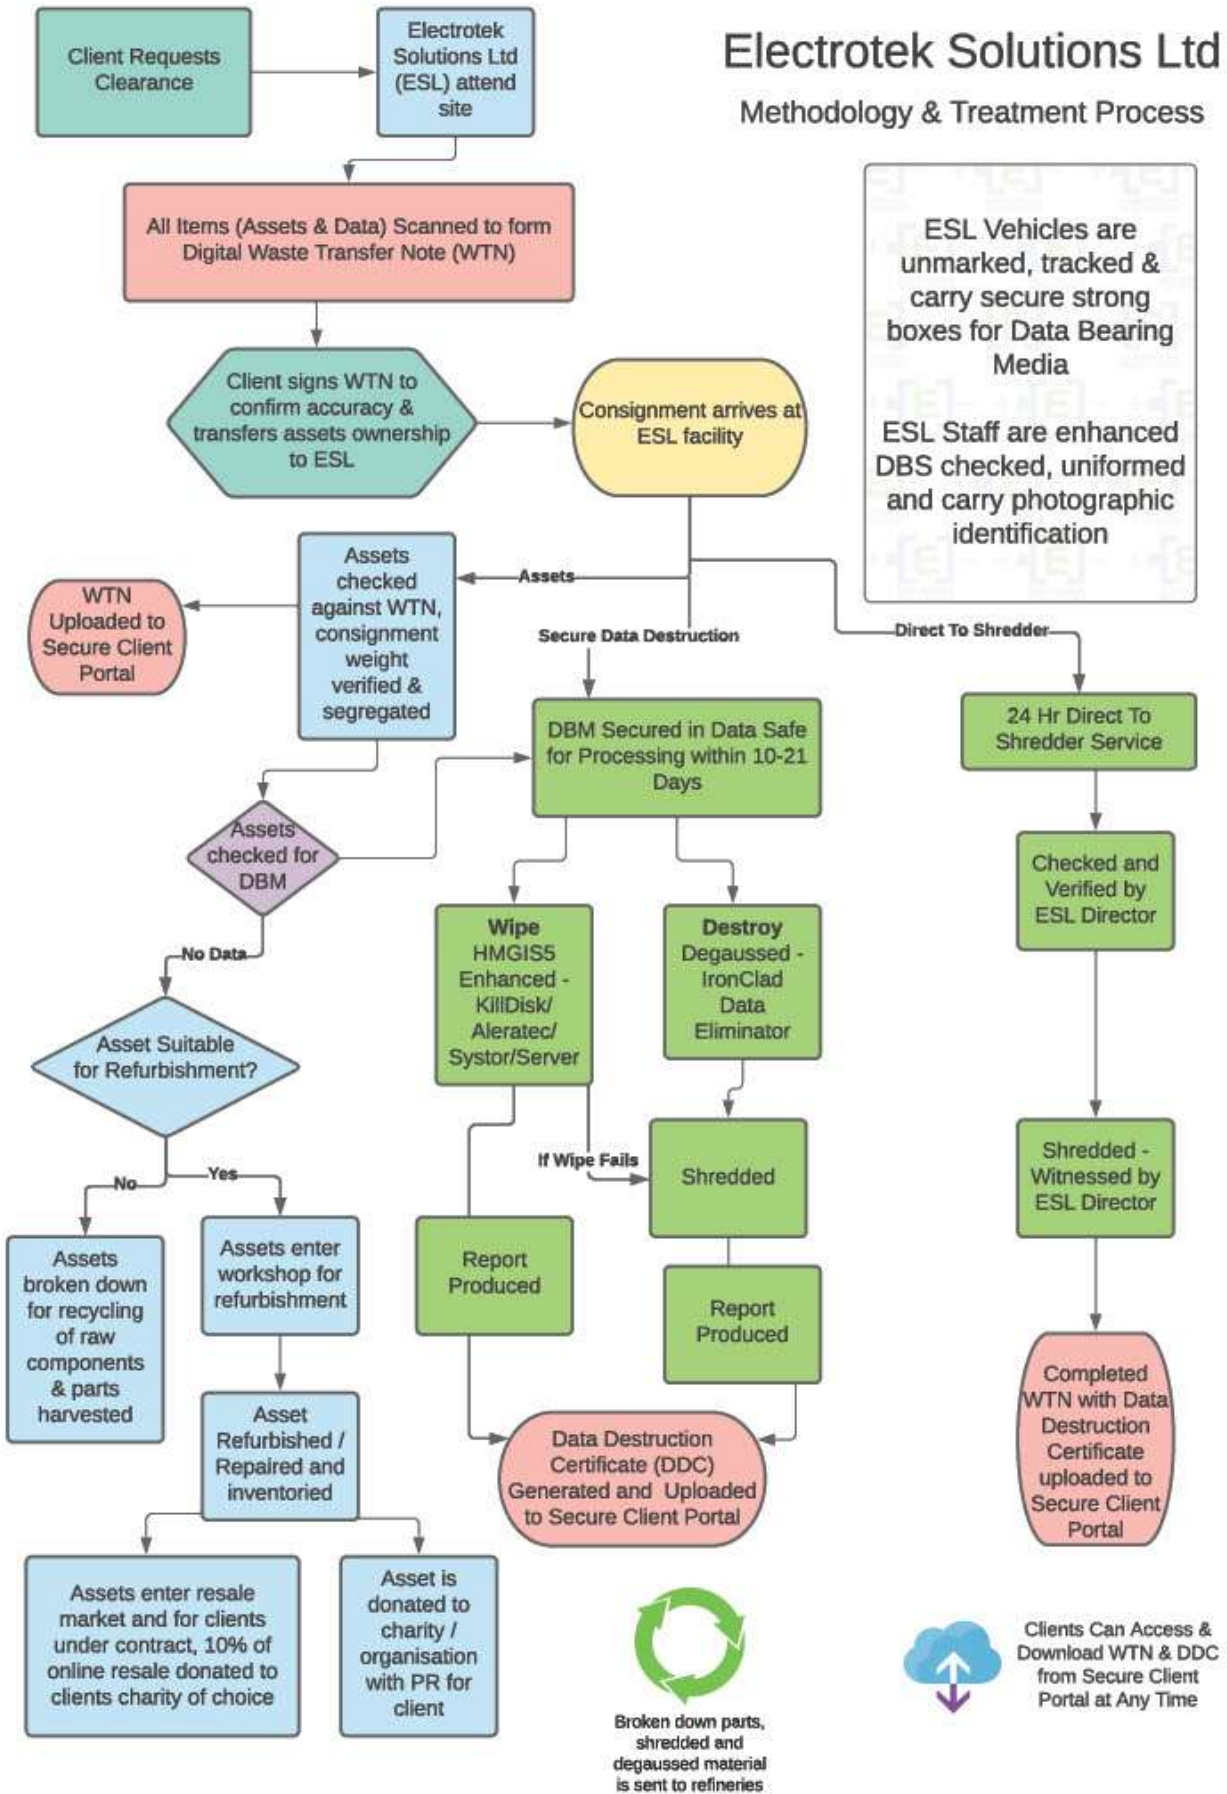

Electrotek Solutions Ltd

Methodology & Treatment Process

Electrotek Solutions Ltd

Methodology & Treatment Process Direct to Shredder Service

Clients Can Access & Download WTN & DDC from Secure Client Portal at Any Time

Broken down parts, shredded and degaussed material is sent to refineries